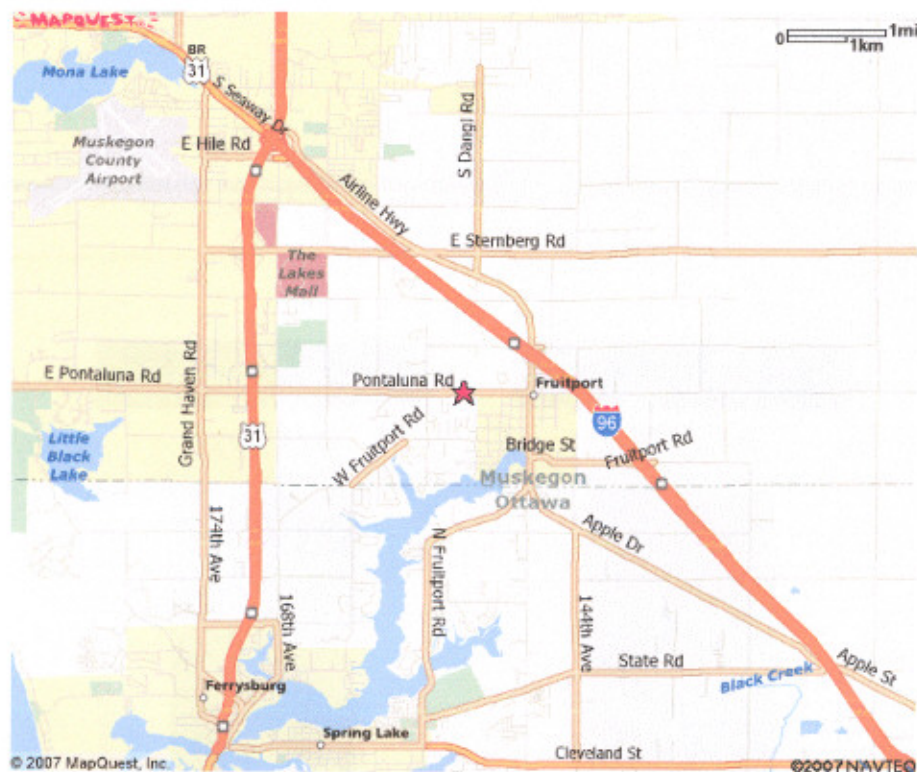

Royal Corvettes of Western Michigan's Eighth Annual Car Show

Name: _____

Address: _____

Vehicle (make, model, & year): _____

Car Class (classes on reverse side): _____

Please make checks payable to Royal Corvettes of Western Michigan. Send entry forms and checks to:
Royal Corvettes of Western Michigan to 19344 Rosemary Rd, Spring Lake, MI 49456

Deadline for early entry is May 1ST 2010

Driving directions to Fruitport Middle School

3113 E Pontaluna Road
Muskegon, MI

Awards Classes

| | |
|-----------------------|------------------------------|
| A-Corvettes | J-1970-79 Stock |
| B-Antiques (pre 1950) | K-1970-79 Modified |
| C-Import/Hi-Rev | L-1980-89 Stock |
| D-Street Rod | M-1980-89 Modified |
| E-Motorcycle (All) | N-1990-10 Stock |
| F-1950-59 Stock | O-1990-10 Modified |
| G-1950-59 Modified | P- Truck Stock |
| H-1960-69 Stock | Q-Truck Modified |
| I-1960-69 Modified | Best Overall & Best Interior |